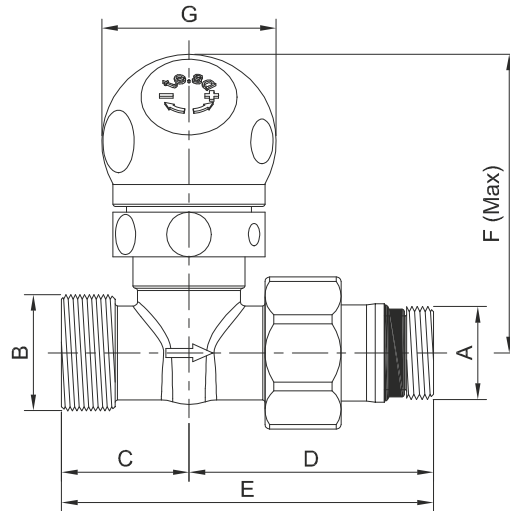

te-sa
heating passion

Art.	A	B	C	D	E	F	G
115T/1-03	3/8"	1/2"	30	50	80	68	Ø39
115T/1-04	1/2"	1/2"	30	53	83	68	Ø39
115T/1-045	1/2"	3/4"	29	58	87	68	Ø39
115C/1-03	3/8"	1/2"	30	50	80	46	Ø36
115C/1-04	1/2"	1/2"	30	53	83	46	Ø36
115C/1-045	1/2"	3/4"	29	58	87	46	Ø36